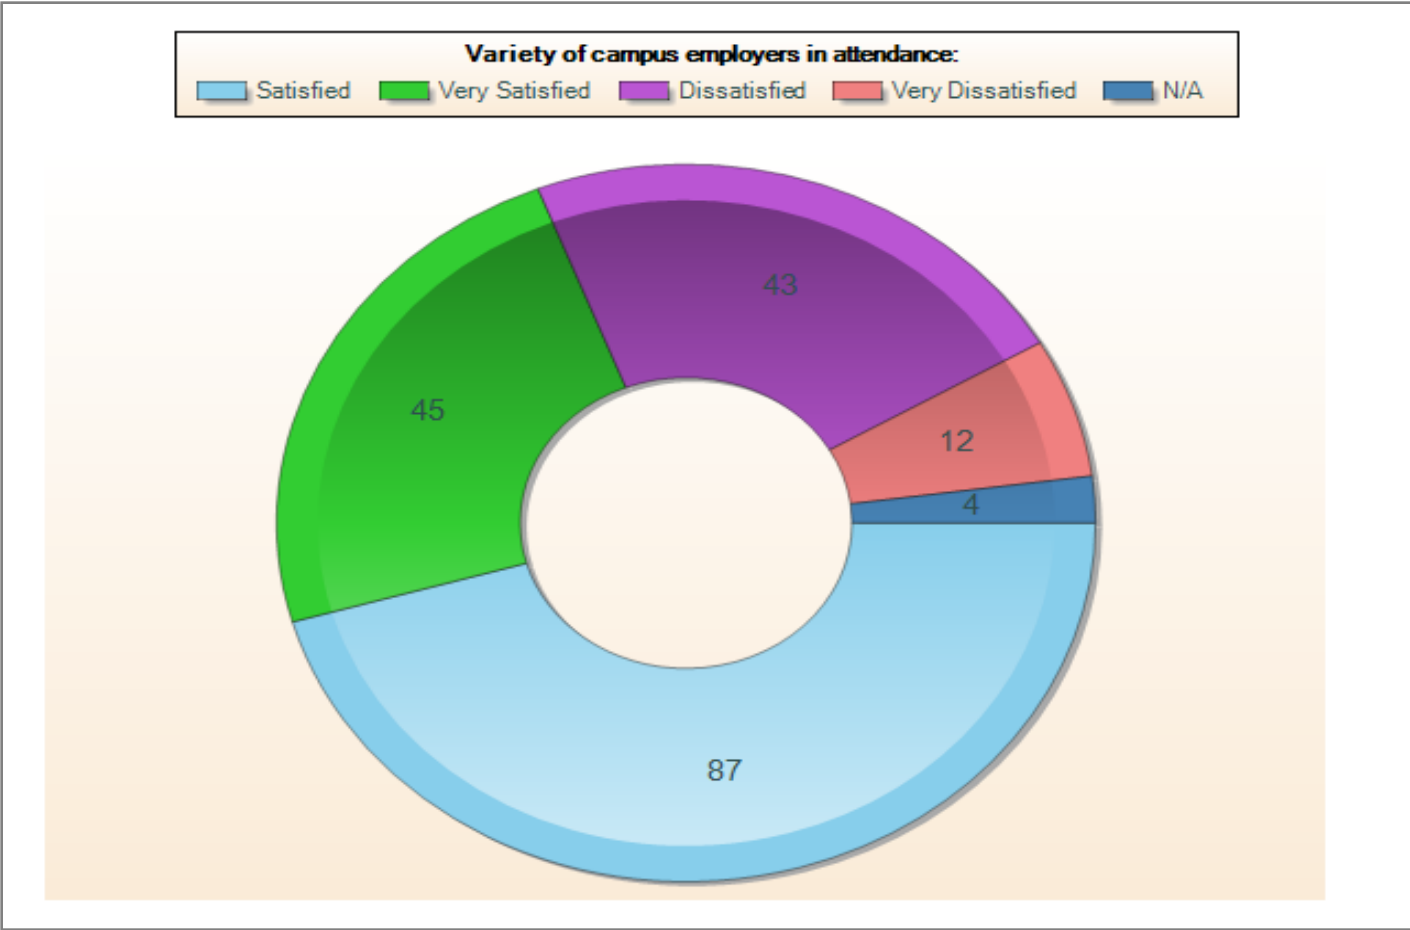

Student Evaluations of the On-Campus Jobs Fair Fall 2009

Center for Career Services and Cooperative Education
Montclair State University

(3) On Campus Student Job Fair Form (Student)- Fall 2009: Please rate your overall satisfaction with the Job Fair:

(3) On Campus Student Job Fair Form (Student)- Fall 2009: Explanation of positions/opportunities available:

(3) On Campus Student Job Fair Form (Student)- Fall 2009: Registration Process:

(3) On Campus Student Job Fair Form (Student)- Fall 2009: Variety of campus employers in attendance: