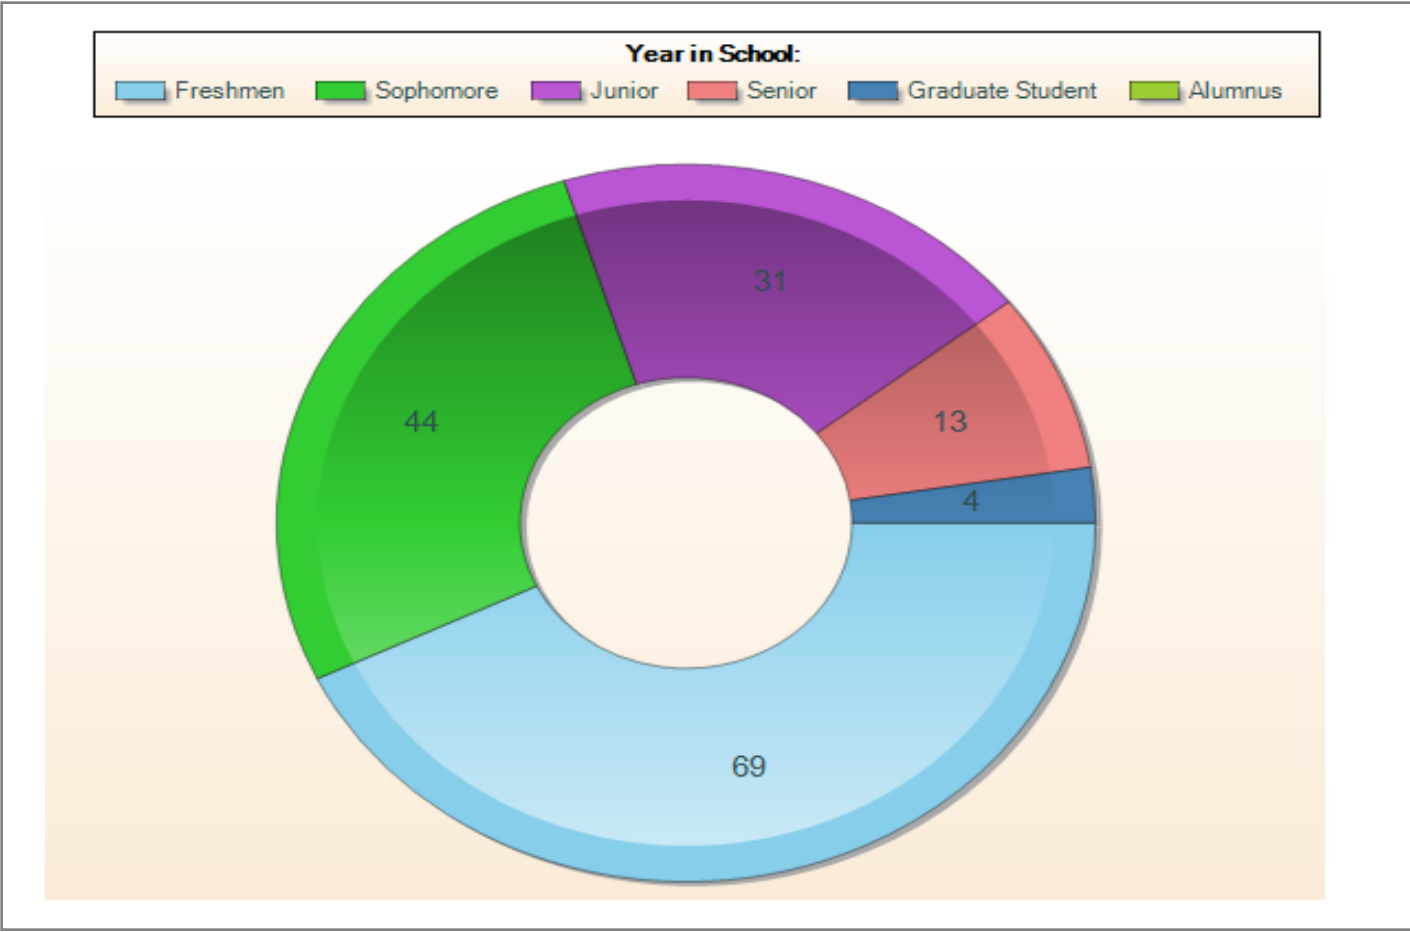

(3) On Campus Student Job Fair Form (Student)- Fall 2009: Year in School: