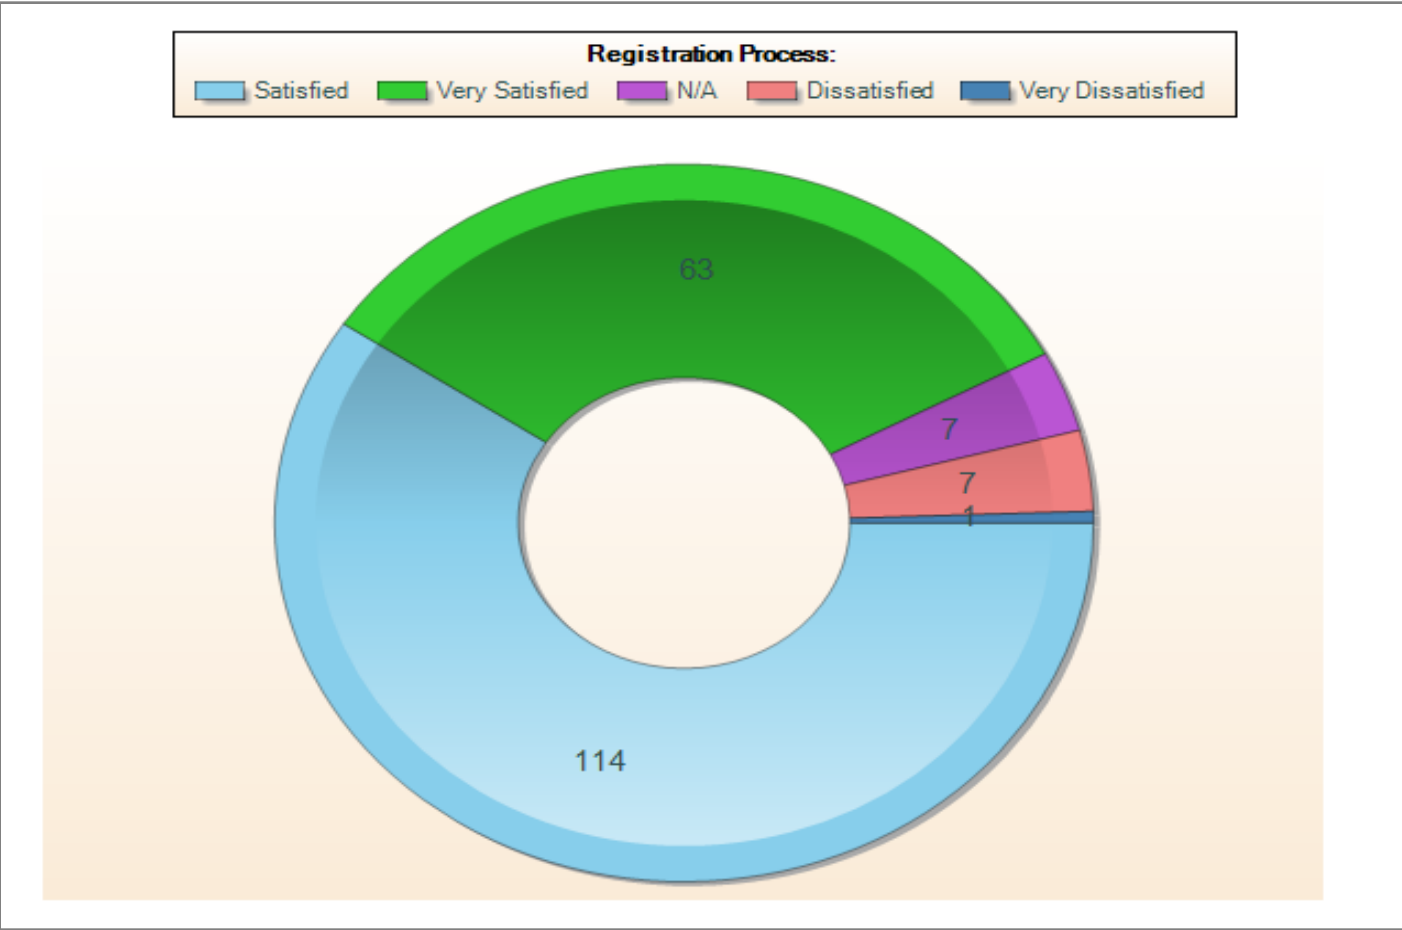

Student Evaluations of the On-Campus Jobs Fair Fall 2009

Center for Career Services and Cooperative Education
Montclair State University

(3) On Campus Student Job Fair Form (Student)- Fall 2009: Please rate your overall satisfaction with the Job Fair:

(3) On Campus Student Job Fair Form (Student)- Fall 2009: Explanation of positions/opportunities available:

(3) On Campus Student Job Fair Form (Student)- Fall 2009: Registration Process:

(3) On Campus Student Job Fair Form (Student)- Fall 2009: Variety of campus employers in attendance: