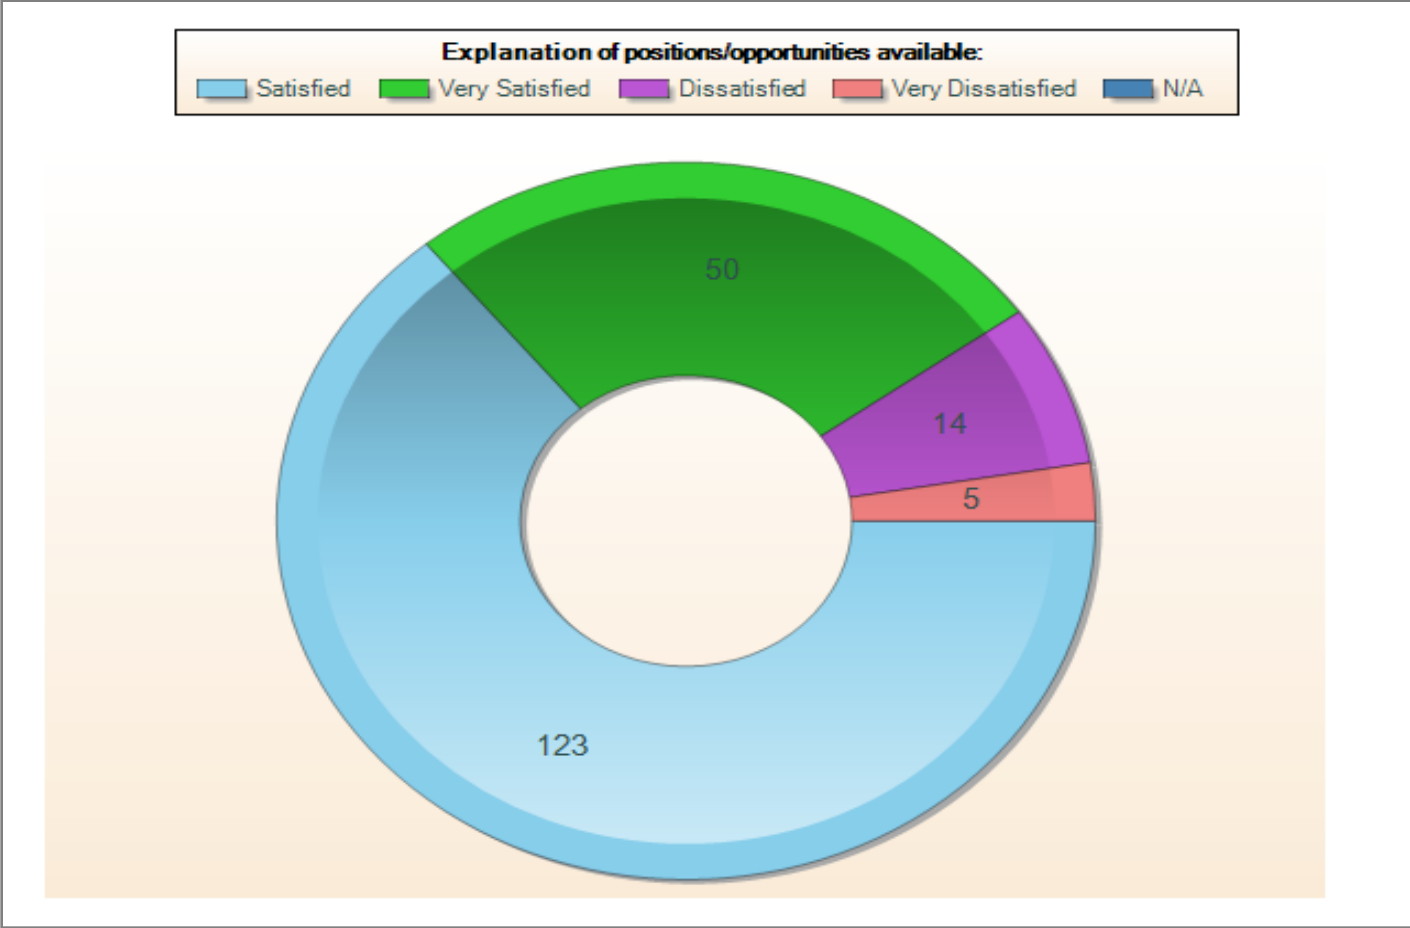

Student Evaluations of the On-Campus Jobs Fair Fall 2009

Center for Career Services and Cooperative Education
Montclair State University

(3) On Campus Student Job Fair Form (Student)- Fall 2009: Please rate your overall satisfaction with the Job Fair:

(3) On Campus Student Job Fair Form (Student)- Fall 2009: Explanation of positions/opportunities available:

(3) On Campus Student Job Fair Form (Student)- Fall 2009: Registration Process:

(3) On Campus Student Job Fair Form (Student)- Fall 2009: Variety of campus employers in attendance: