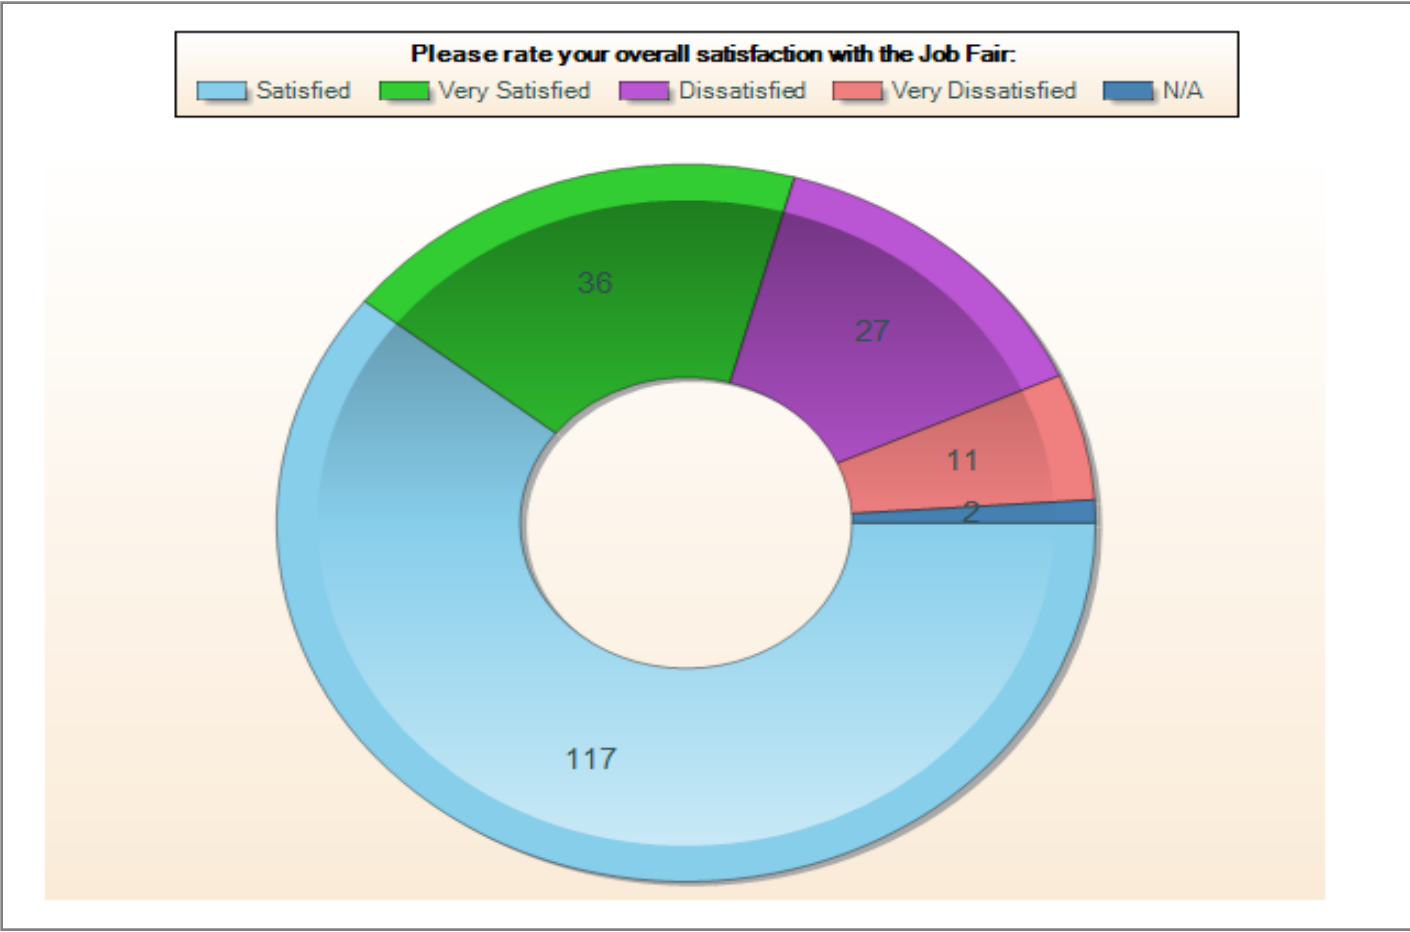

Student Evaluations of the On-Campus Jobs Fair Fall 2009

Center for Career Services and Cooperative Education
Montclair State University

(3) On Campus Student Job Fair Form (Student)- Fall 2009: Please rate your overall satisfaction with the Job Fair:

(3) On Campus Student Job Fair Form (Student)- Fall 2009: Explanation of positions/opportunities available:

(3) On Campus Student Job Fair Form (Student)- Fall 2009: Registration Process:

(3) On Campus Student Job Fair Form (Student)- Fall 2009: Variety of campus employers in attendance: