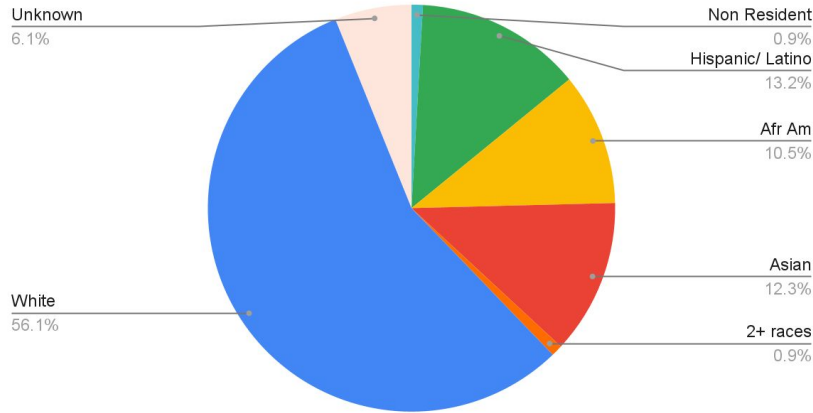

2021 CART Faculty

2021 CART Students

CART faculty demographics: 2010-2021

CART Faculty Demographics, 2021

70 full-time faculty

47% female

2021 CEHS Faculty

2021 CEHS Students

CEHS faculty demographics: 2010-2021

CEHS Faculty Demographics, 2021

114 full-time faculty

68% female

2021 CHSS Faculty

2021 CHSS Students

CHSS faculty demographics: 2010 - 2021

CHSS Faculty Demographics, 2021
 205 full-time faculty
 59% female