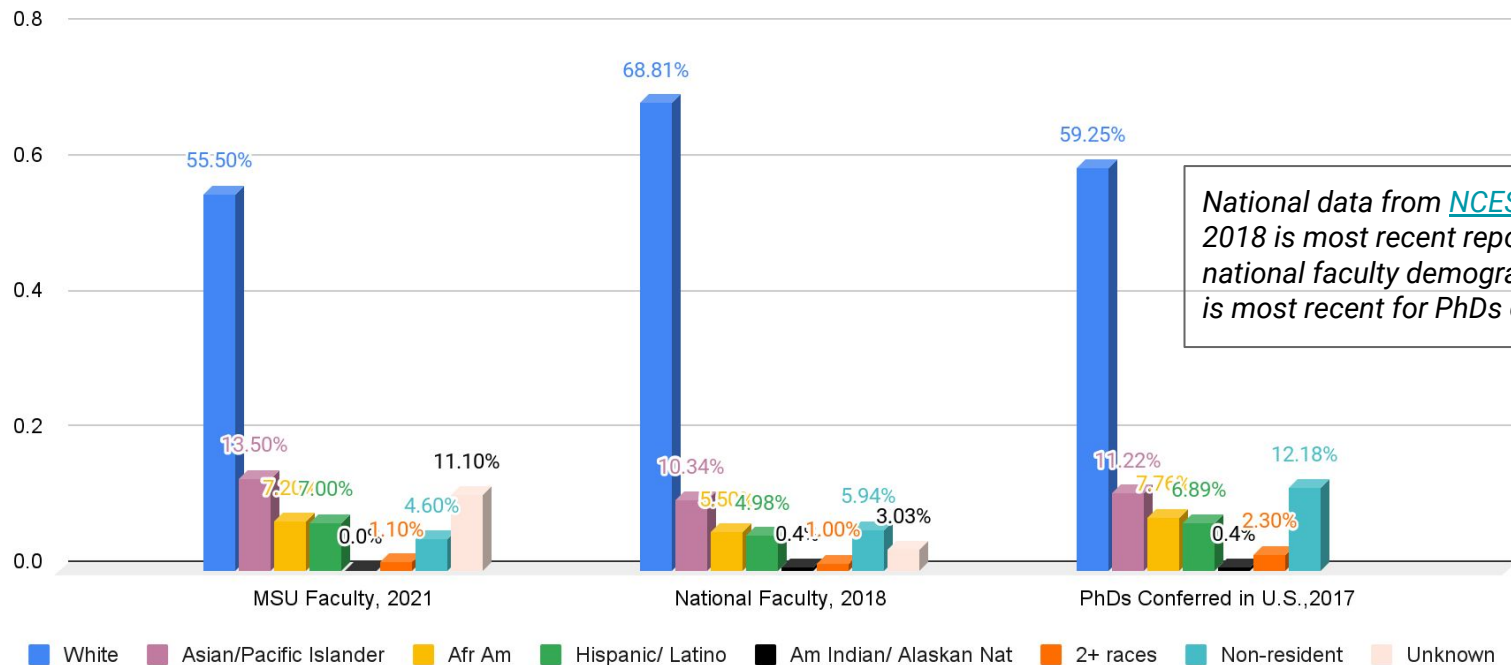

MSU Faculty Characteristics

MSU Faculty Characteristics

- This report provides university and college/school full-time faculty and student demographic data over the last ten years.
- Data is drawn from Institutional Research. IR pulls data from self-reports provided to HR by employees; approximately 10% of employees do not self-report.
- National demographic information on **faculty** and **PhDs conferred** was pulled from NCES.

Demographic comparisons: MSU faculty vs national faculty vs. PhDs conferred

2021 Full Time Faculty

MSU faculty demographics: 2010-2021

2021 All Students

Full-time Faculty: 2021-2022

Full-time faculty include tenured, tenure-line, one-year, and specialist faculty
 614 full-time faculty
 50% female