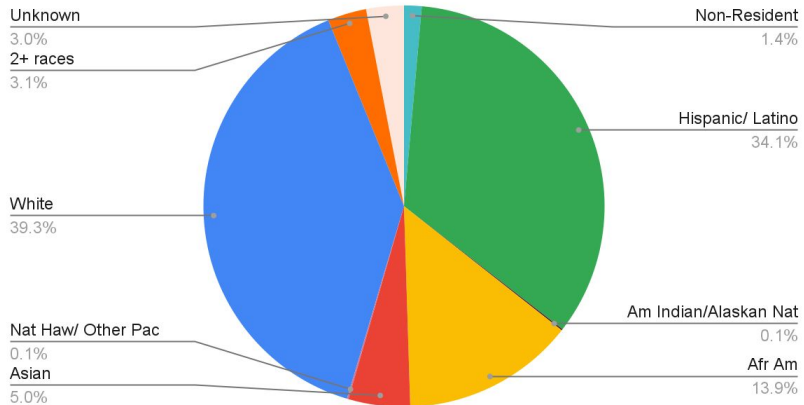

2021 CART Faculty

2021 CART Students

CART faculty demographics: 2010-2021

CART Faculty Demographics, 2021

70 full-time faculty

47% female

2021 CEHS Faculty

2021 CEHS Students

CEHS faculty demographics: 2010-2021

CEHS Faculty Demographics, 2021

114 full-time faculty

68% female

2021 CHSS Faculty

2021 CHSS Students

CHSS faculty demographics: 2010 - 2021

CHSS Faculty Demographics, 2021
 205 full-time faculty
 59% female

2021 CSAM Faculty

CSAM faculty demographics: 2010 - 2021

2021 CSAM Students

CSAM Faculty Demographics, 2021

109 full-time faculty

28% female

2021 Feliciano Faculty

2021 Feliciano Students