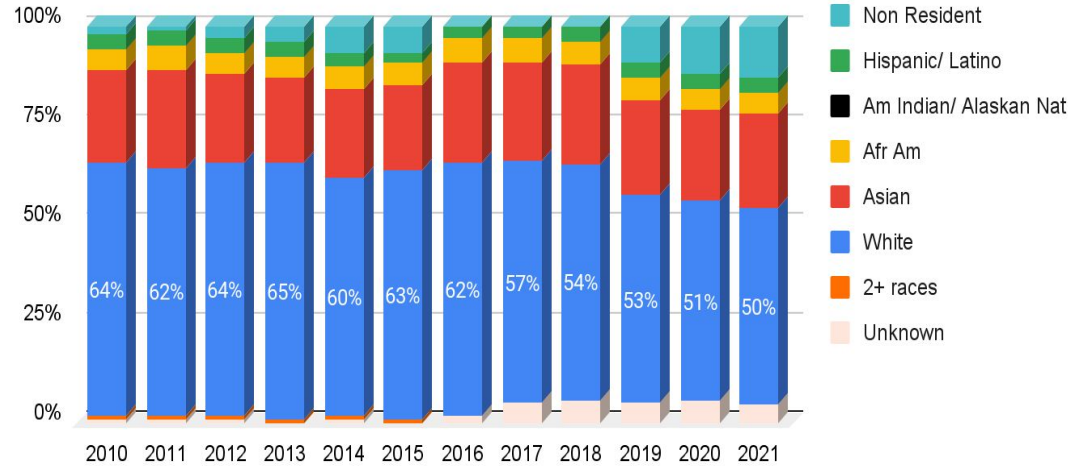

CSAM faculty demographics: 2010 - 2021