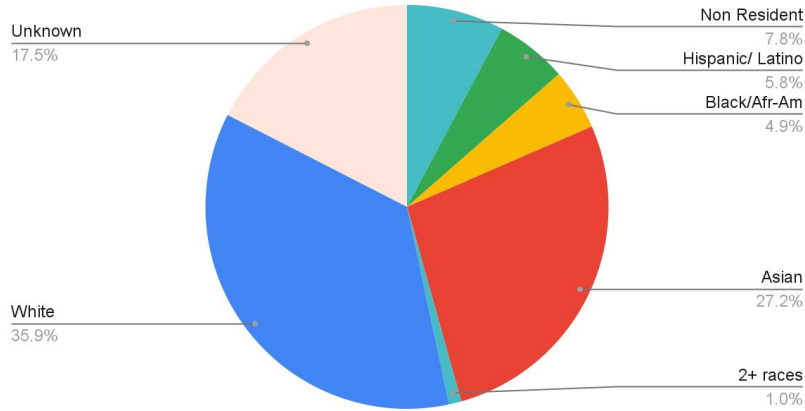

CEHS faculty demographics: 2010-2021

CEHS Faculty Demographics, 2021

114 full-time faculty

68% female

2021 CHSS Faculty

2021 CHSS Students

CHSS faculty demographics: 2010 - 2021

CHSS Faculty Demographics, 2021
 205 full-time faculty
 59% female

2021 CSAM Faculty

CSAM faculty demographics: 2010 - 2021

2021 CSAM Students

CSAM Faculty Demographics, 2021

109 full-time faculty

28% female

2021 Feliciano Faculty

2021 Feliciano Students

Feliciano faculty demographics: 2010 - 2021

Feliciano Faculty Demographics, 2021
 103 full-time faculty
 31% female

2021 NURS Faculty

2021 NURS Students

Nursing faculty demographics: 2017 - 2021

Nursing Faculty Demographics, 2021