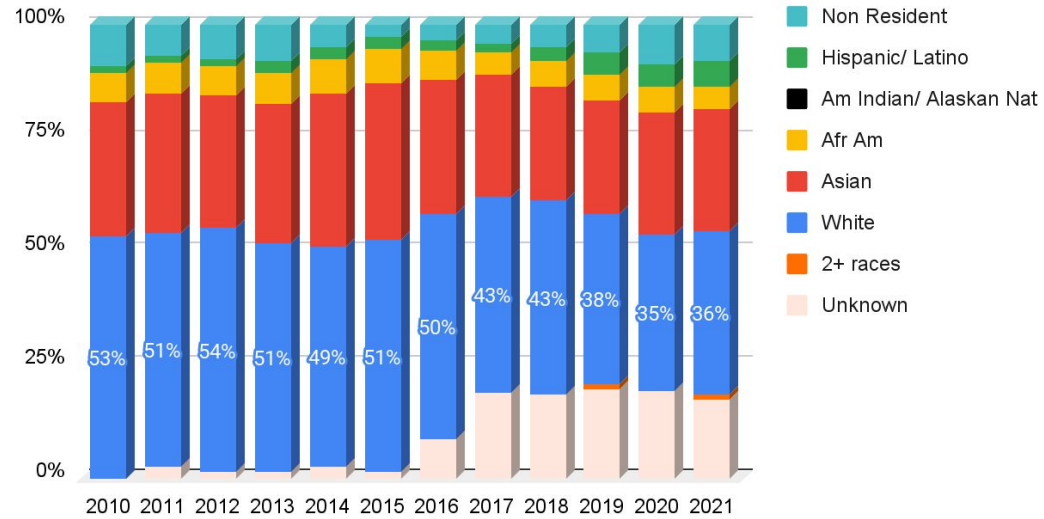

2021 CART Faculty

2021 CART Students

CART faculty demographics: 2010-2021

CART Faculty Demographics, 2021

70 full-time faculty

47% female

2021 CEHS Faculty

2021 CEHS Students

CEHS faculty demographics: 2010-2021

CEHS Faculty Demographics, 2021

114 full-time faculty

68% female

2021 CHSS Faculty

2021 CHSS Students

CHSS faculty demographics: 2010 - 2021

CHSS Faculty Demographics, 2021
 205 full-time faculty
 59% female

2021 CSAM Faculty

CSAM faculty demographics: 2010 - 2021

2021 CSAM Students

CSAM Faculty Demographics, 2021

109 full-time faculty

28% female

2021 Feliciano Faculty

2021 Feliciano Students

Feliciano faculty demographics: 2010 - 2021

Feliciano Faculty Demographics, 2021
 103 full-time faculty
 31% female

2021 NURS Faculty

2021 NURS Students

Nursing faculty demographics: 2017 - 2021

Nursing Faculty Demographics, 2021