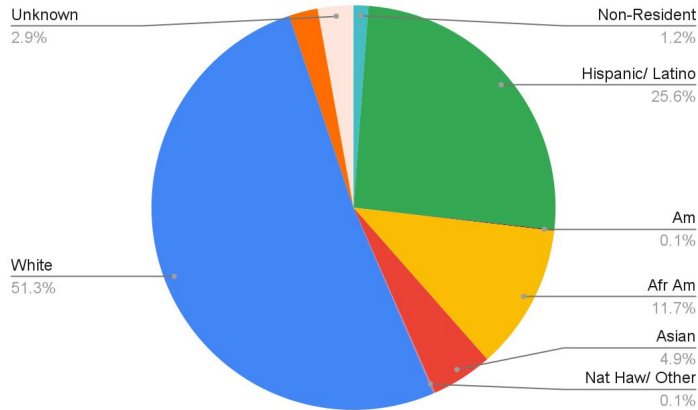

Demographic comparisons: MSU faculty vs national faculty vs. PhDs conferred

2021 Full Time Faculty

MSU faculty demographics: 2010-2021

2021 All Students

Full-time Faculty: 2021-2022

Full-time faculty include tenured, tenure-line, one-year, and specialist faculty
 614 full-time faculty
 50% female

2021 CART Faculty

2021 CART Students

CART faculty demographics: 2010-2021

CART Faculty Demographics, 2021

70 full-time faculty

47% female

2021 CEHS Faculty

2021 CEHS Students

CEHS faculty demographics: 2010-2021

CEHS Faculty Demographics, 2021

114 full-time faculty

68% female

2021 CHSS Faculty

2021 CHSS Students

CHSS faculty demographics: 2010 - 2021

CHSS Faculty Demographics, 2021
 205 full-time faculty
 59% female