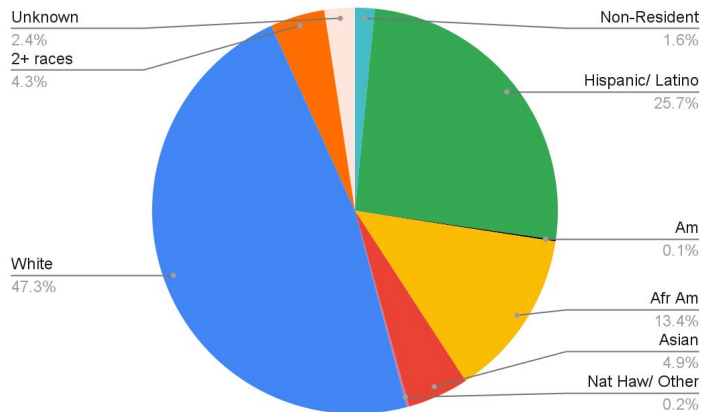

Demographic comparisons: MSU faculty vs national faculty vs. PhDs conferred

2021 Full Time Faculty

MSU faculty demographics: 2010-2021

2021 All Students

Full-time Faculty: 2021-2022

Full-time faculty include tenured, tenure-line, one-year, and specialist faculty
 614 full-time faculty
 50% female

2021 CART Faculty

2021 CART Students

CART faculty demographics: 2010-2021

CART Faculty Demographics, 2021

70 full-time faculty

47% female

2021 CEHS Faculty

2021 CEHS Students