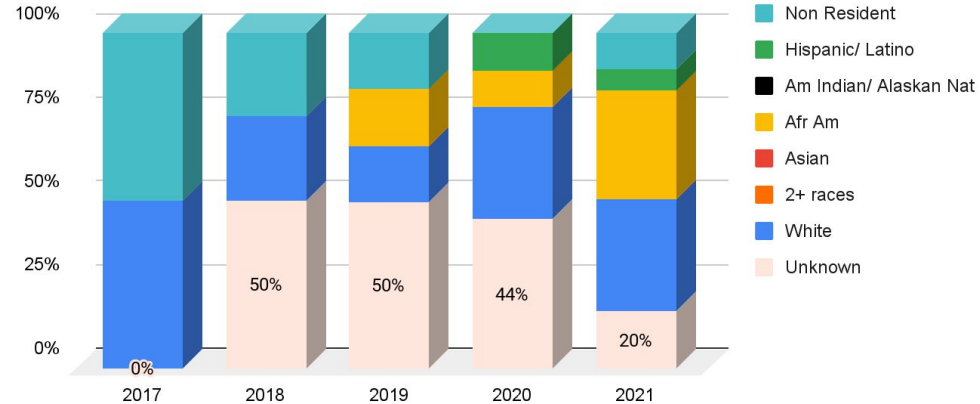

2021 CSAM Faculty

CSAM faculty demographics: 2010 - 2021

2021 CSAM Students

CSAM Faculty Demographics, 2021

109 full-time faculty

28% female

2021 Feliciano Faculty

2021 Feliciano Students

Feliciano faculty demographics: 2010 - 2021

Feliciano Faculty Demographics, 2021
 103 full-time faculty
 31% female

2021 NURS Faculty

2021 NURS Students

Nursing faculty demographics: 2017 - 2021

Nursing Faculty Demographics, 2021