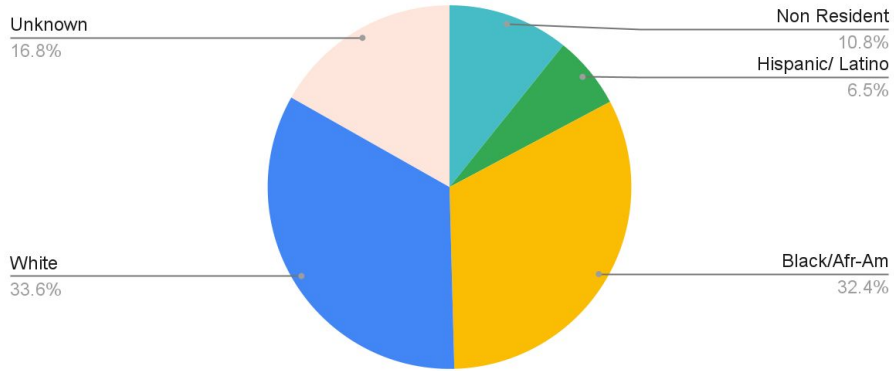

CEHS faculty demographics: 2010-2021

CEHS Faculty Demographics, 2021

114 full-time faculty

68% female

2021 CHSS Faculty

2021 CHSS Students

CHSS faculty demographics: 2010 - 2021

CHSS Faculty Demographics, 2021
 205 full-time faculty
 59% female

2021 CSAM Faculty

CSAM faculty demographics: 2010 - 2021

2021 CSAM Students

CSAM Faculty Demographics, 2021

109 full-time faculty

28% female

2021 Feliciano Faculty

2021 Feliciano Students

Feliciano faculty demographics: 2010 - 2021

Feliciano Faculty Demographics, 2021
 103 full-time faculty
 31% female

2021 NURS Faculty

2021 NURS Students

Nursing faculty demographics: 2017 - 2021

Nursing Faculty Demographics, 2021