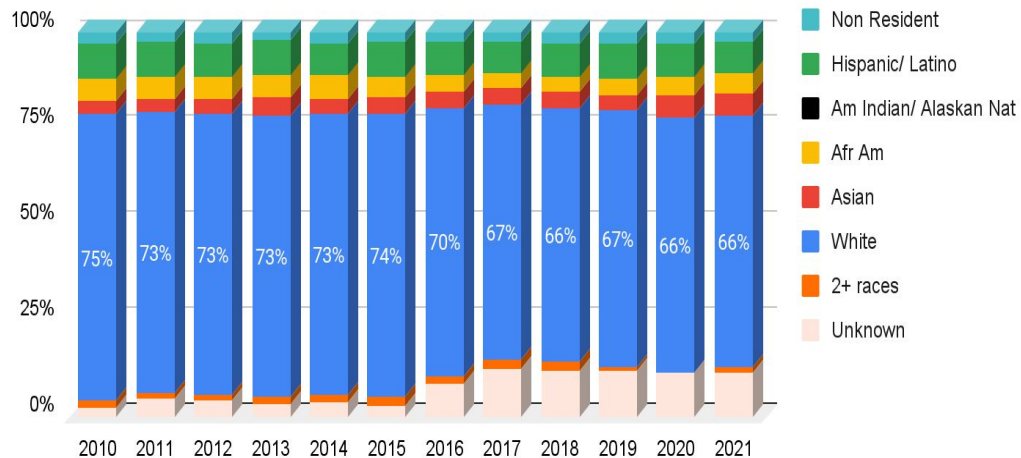

2021 CART Faculty

2021 CART Students

CART faculty demographics: 2010-2021

CART Faculty Demographics, 2021

70 full-time faculty

47% female

2021 CEHS Faculty

2021 CEHS Students

CEHS faculty demographics: 2010-2021

CEHS Faculty Demographics, 2021

114 full-time faculty

68% female

2021 CHSS Faculty

2021 CHSS Students

CHSS faculty demographics: 2010 - 2021

CHSS Faculty Demographics, 2021
 205 full-time faculty
 59% female