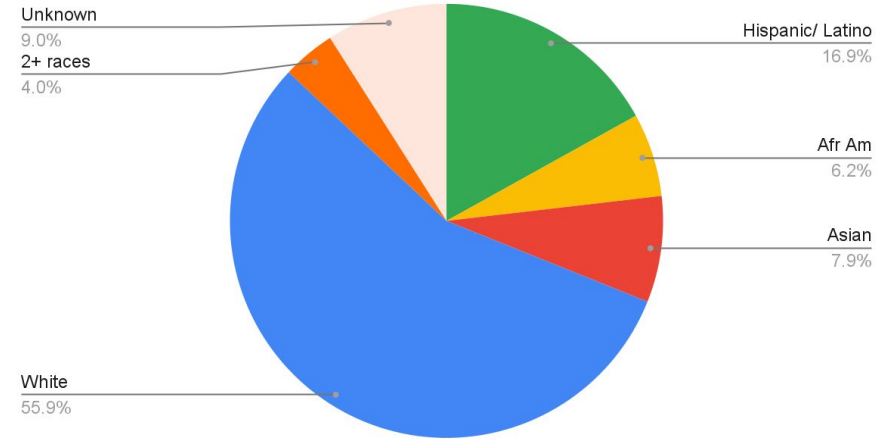

2021 Undeclared

University College

There are no faculty in University College

In Fall 2020 there were 1627 students in University College, as well as an additional 52 students who were undeclared in Fall 2020, legacies from before University College.