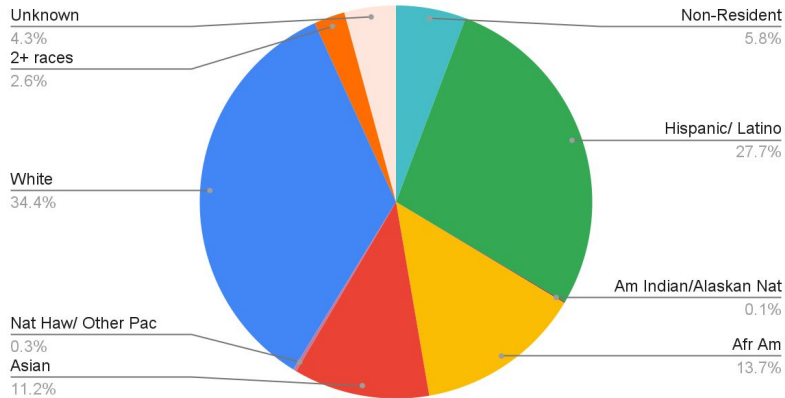

2021 CART Faculty

2021 CART Students

CART faculty demographics: 2010-2021

CART Faculty Demographics, 2021

70 full-time faculty

47% female

2021 CEHS Faculty

2021 CEHS Students

CEHS faculty demographics: 2010-2021

CEHS Faculty Demographics, 2021

114 full-time faculty

68% female

2021 CHSS Faculty

2021 CHSS Students

CHSS faculty demographics: 2010 - 2021

CHSS Faculty Demographics, 2021
 205 full-time faculty
 59% female

2021 CSAM Faculty

CSAM faculty demographics: 2010 - 2021

2021 CSAM Students

CSAM Faculty Demographics, 2021

109 full-time faculty

28% female

2021 Feliciano Faculty

2021 Feliciano Students