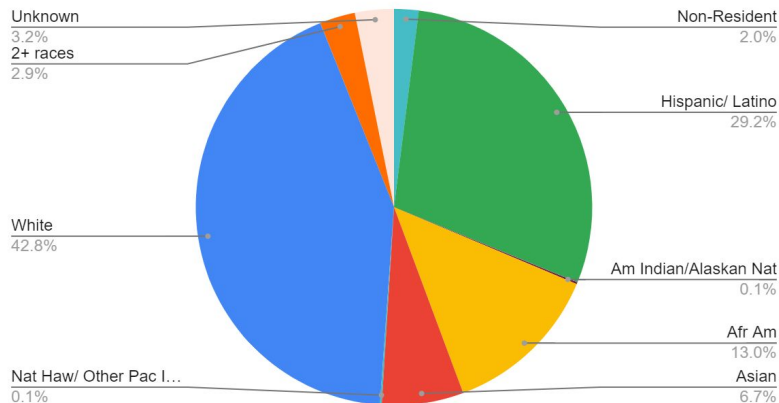

Demographic comparisons: MSU faculty vs national faculty vs. PhDs conferred

2021 Full Time Faculty

MSU faculty demographics: 2010-2021

2021 All Students

Full-time Faculty: 2021-2022

Full-time faculty include tenured, tenure-line, one-year, and specialist faculty
 614 full-time faculty
 50% female

2021 CART Faculty

2021 CART Students

CART faculty demographics: 2010-2021

CART Faculty Demographics, 2021

70 full-time faculty

47% female

2021 CEHS Faculty

2021 CEHS Students