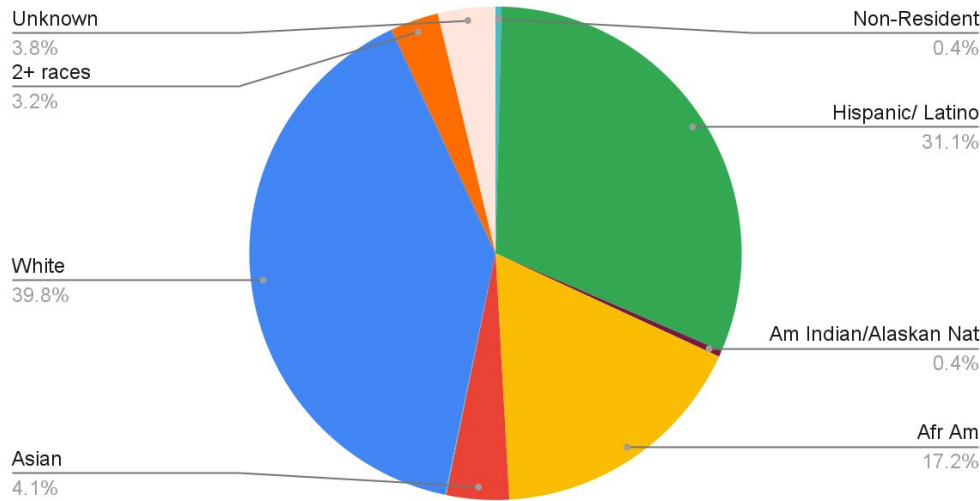

2021 University College Students