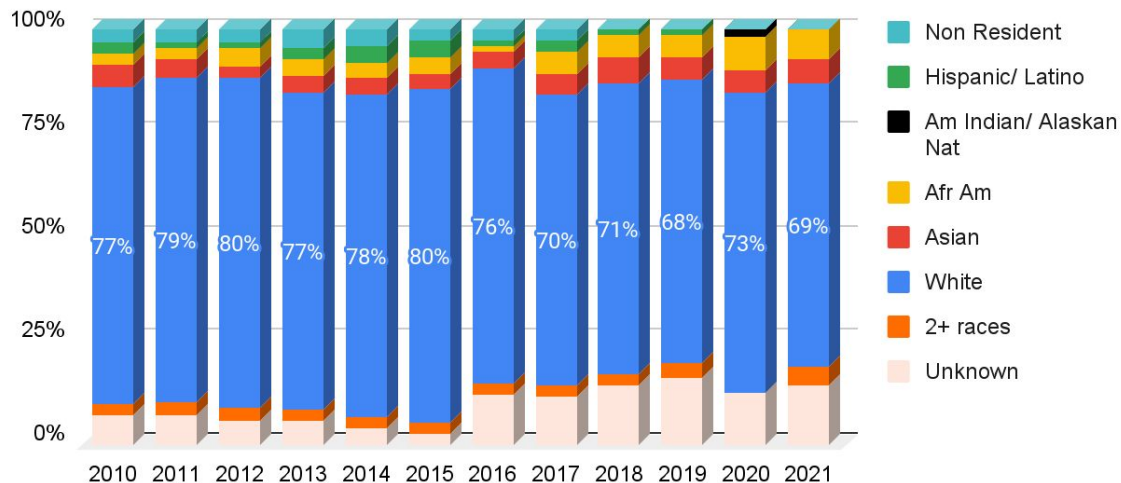

Demographic comparisons: MSU faculty vs national faculty vs. PhDs conferred

2021 Full Time Faculty

MSU faculty demographics: 2010-2021

2021 All Students

Full-time Faculty: 2021-2022

Full-time faculty include tenured, tenure-line, one-year, and specialist faculty
 614 full-time faculty
 50% female

2021 CART Faculty

2021 CART Students

CART faculty demographics: 2010-2021

CART Faculty Demographics, 2021

70 full-time faculty

47% female

2021 CEHS Faculty

2021 CEHS Students