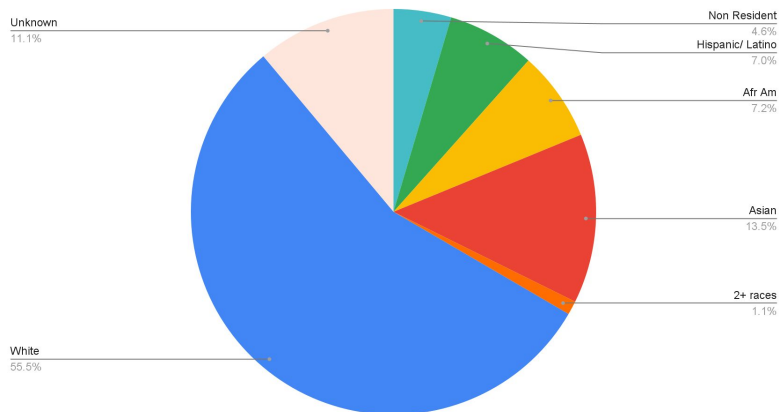

Demographic comparisons: MSU faculty vs national faculty vs. PhDs conferred

2021 Full Time Faculty

MSU faculty demographics: 2010-2021

2021 All Students

Full-time Faculty: 2021-2022

Full-time faculty include tenured, tenure-line, one-year, and specialist faculty
 614 full-time faculty
 50% female