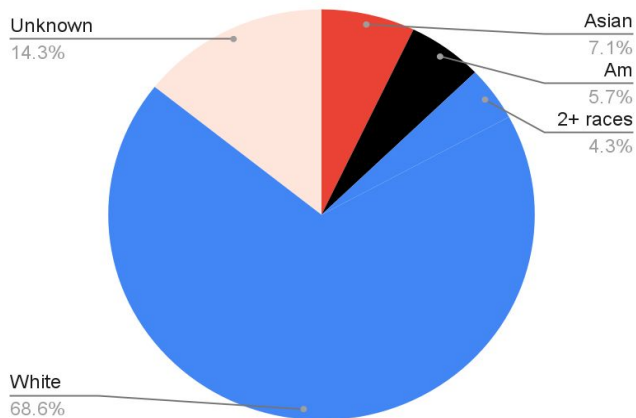

Demographic comparisons: MSU faculty vs national faculty vs. PhDs conferred

2021 Full Time Faculty

MSU faculty demographics: 2010-2021

2021 All Students

Full-time Faculty: 2021-2022

Full-time faculty include tenured, tenure-line, one-year, and specialist faculty
 614 full-time faculty
 50% female

2021 CART Faculty

2021 CART Students

CART faculty demographics: 2010-2021

CART Faculty Demographics, 2021

70 full-time faculty

47% female

2021 CEHS Faculty

2021 CEHS Students