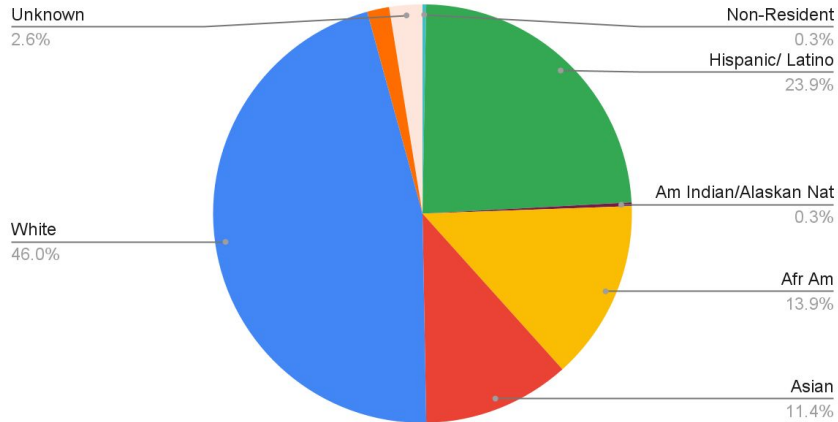

2021 CSAM Faculty

CSAM faculty demographics: 2010 - 2021

2021 CSAM Students

CSAM Faculty Demographics, 2021

109 full-time faculty

28% female

2021 Feliciano Faculty

2021 Feliciano Students

Feliciano faculty demographics: 2010 - 2021

Feliciano Faculty Demographics, 2021
 103 full-time faculty
 31% female

2021 NURS Faculty

2021 NURS Students

Nursing faculty demographics: 2017 - 2021

Nursing Faculty Demographics, 2021