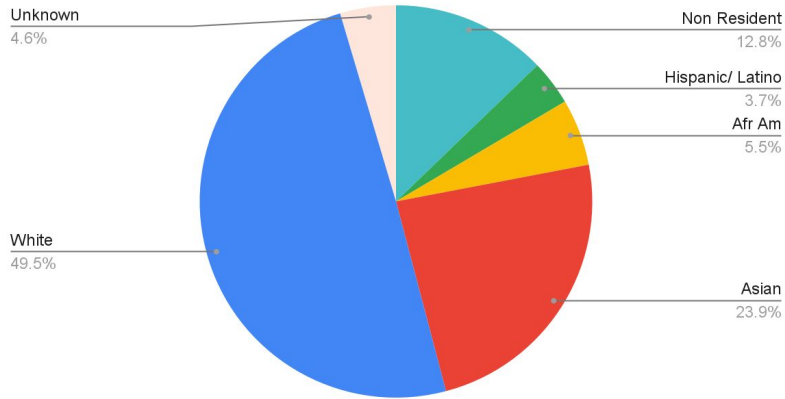

2021 CART Faculty

2021 CART Students

CART faculty demographics: 2010-2021

CART Faculty Demographics, 2021

70 full-time faculty

47% female

2021 CEHS Faculty

2021 CEHS Students

CEHS faculty demographics: 2010-2021

CEHS Faculty Demographics, 2021

114 full-time faculty

68% female

2021 CHSS Faculty

2021 CHSS Students

CHSS faculty demographics: 2010 - 2021

CHSS Faculty Demographics, 2021
 205 full-time faculty
 59% female

2021 CSAM Faculty

CSAM faculty demographics: 2010 - 2021

2021 CSAM Students

CSAM Faculty Demographics, 2021

109 full-time faculty

28% female

2021 Feliciano Faculty

2021 Feliciano Students