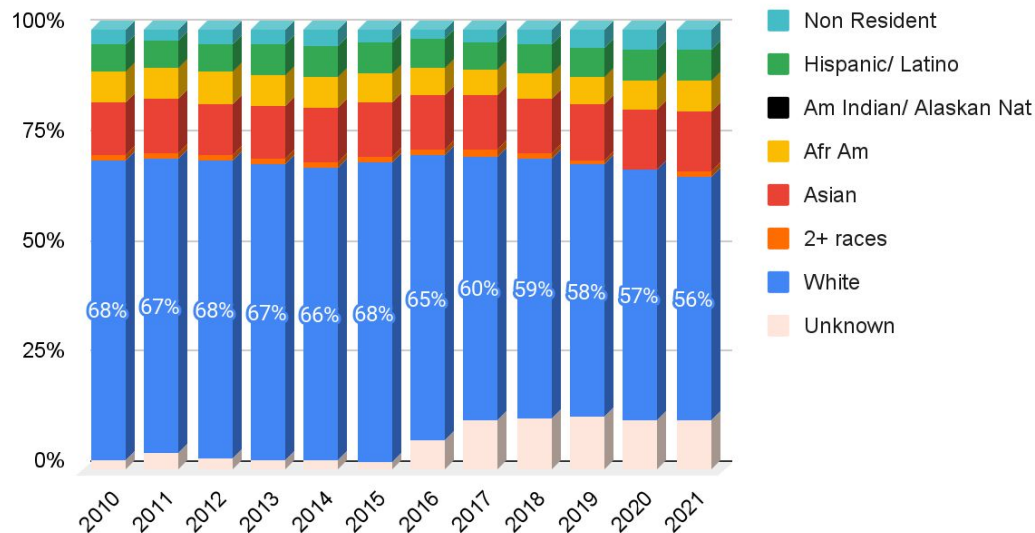

MSU Faculty Characteristics

MSU Faculty Characteristics

- This report provides university and college/school full-time faculty and student demographic data over the last ten years.
- Data is drawn from Institutional Research. IR pulls data from self-reports provided to HR by employees; approximately 10% of employees do not self-report.
- National demographic information on **faculty** and **PhDs conferred** was pulled from NCES.

Demographic comparisons: MSU faculty vs national faculty vs. PhDs conferred

2021 Full Time Faculty

MSU faculty demographics: 2010-2021

2021 All Students

Full-time Faculty: 2021-2022

Full-time faculty include tenured, tenure-line, one-year, and specialist faculty
 614 full-time faculty
 50% female