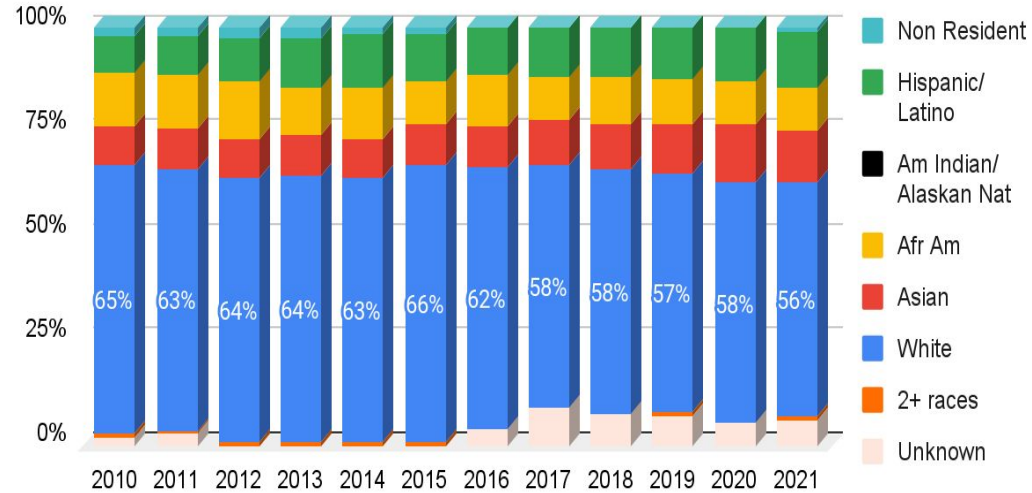

Demographic comparisons: MSU faculty vs national faculty vs. PhDs conferred

2021 Full Time Faculty

MSU faculty demographics: 2010-2021

2021 All Students

Full-time Faculty: 2021-2022

Full-time faculty include tenured, tenure-line, one-year, and specialist faculty
 614 full-time faculty
 50% female

2021 CART Faculty

2021 CART Students

CART faculty demographics: 2010-2021

CART Faculty Demographics, 2021

70 full-time faculty

47% female

2021 CEHS Faculty

2021 CEHS Students

CEHS faculty demographics: 2010-2021

CEHS Faculty Demographics, 2021

114 full-time faculty

68% female

2021 CHSS Faculty

2021 CHSS Students

CHSS faculty demographics: 2010 - 2021

CHSS Faculty Demographics, 2021
 205 full-time faculty
 59% female