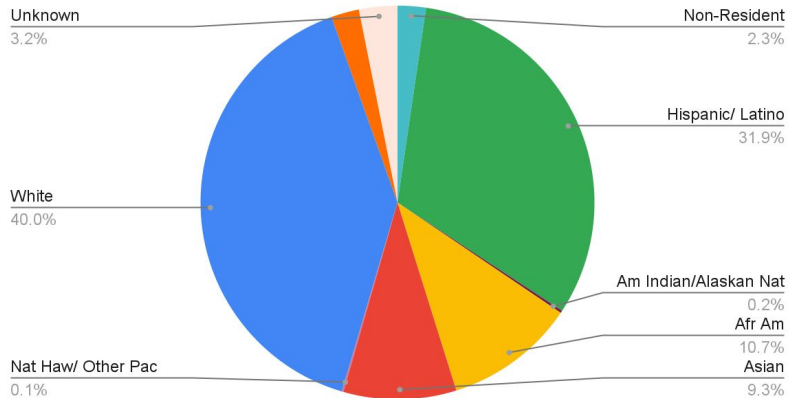

CEHS faculty demographics: 2010-2021

CEHS Faculty Demographics, 2021

114 full-time faculty

68% female

2021 CHSS Faculty

2021 CHSS Students

CHSS faculty demographics: 2010 - 2021

CHSS Faculty Demographics, 2021
 205 full-time faculty
 59% female

2021 CSAM Faculty

CSAM faculty demographics: 2010 - 2021

2021 CSAM Students

CSAM Faculty Demographics, 2021

109 full-time faculty

28% female

2021 Feliciano Faculty

2021 Feliciano Students

Feliciano faculty demographics: 2010 - 2021

Feliciano Faculty Demographics, 2021
 103 full-time faculty
 31% female

2021 NURS Faculty

2021 NURS Students

Nursing faculty demographics: 2017 - 2021

Nursing Faculty Demographics, 2021