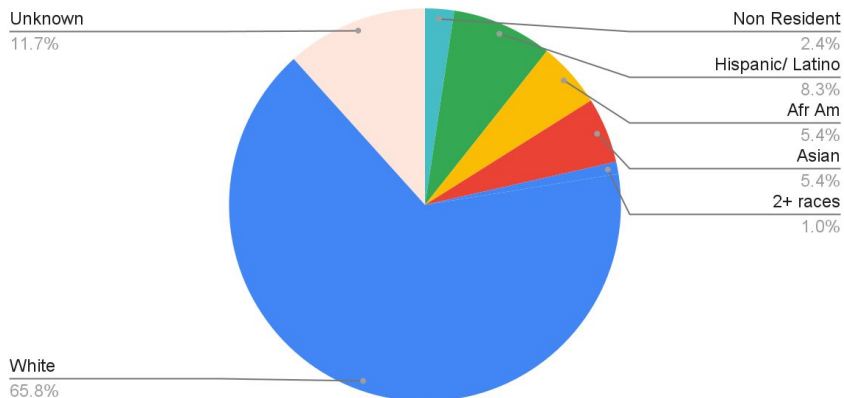

2021 CART Faculty

2021 CART Students

CART faculty demographics: 2010-2021

CART Faculty Demographics, 2021

70 full-time faculty

47% female

2021 CEHS Faculty

2021 CEHS Students

CEHS faculty demographics: 2010-2021

CEHS Faculty Demographics, 2021

114 full-time faculty

68% female

2021 CHSS Faculty

2021 CHSS Students

CHSS faculty demographics: 2010 - 2021

CHSS Faculty Demographics, 2021
 205 full-time faculty
 59% female

2021 CSAM Faculty

CSAM faculty demographics: 2010 - 2021

2021 CSAM Students

CSAM Faculty Demographics, 2021

109 full-time faculty

28% female

2021 Feliciano Faculty

2021 Feliciano Students