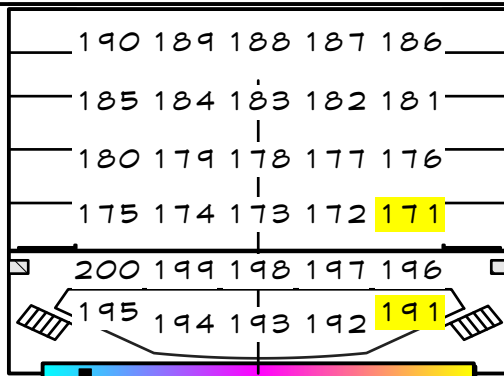

KASSER THEATER - REP MAGIC SHEET

LIGHTING DESIGN: JASON FLAMOS

BOOM TOPS

B/L - LED

B/L - N/C