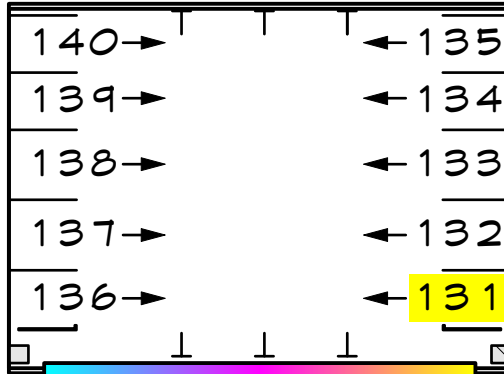

SHINS MIDS

BOOM - LED

X/L - LED