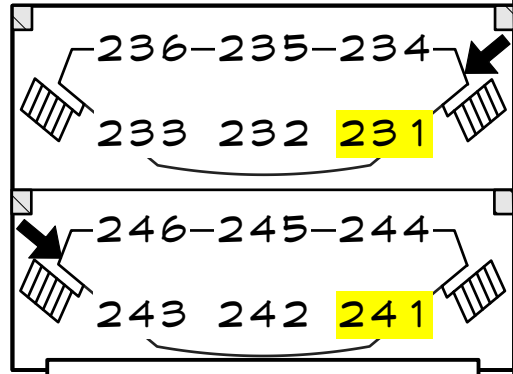

F/L - N/C

DIAG F/L

PIT X/L

CYC TOP G311
CYC BOT G301

DIAG FILL G161
HOUSE DOWN 1001

HOUSE POCKET 1002
HOUSE B-RAIL 1003