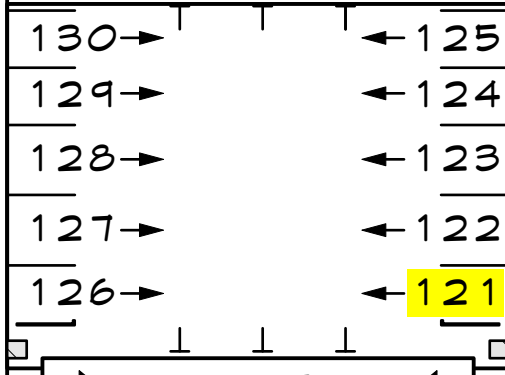

BOOM HEADS

X/L - N/C

X/L - N/C