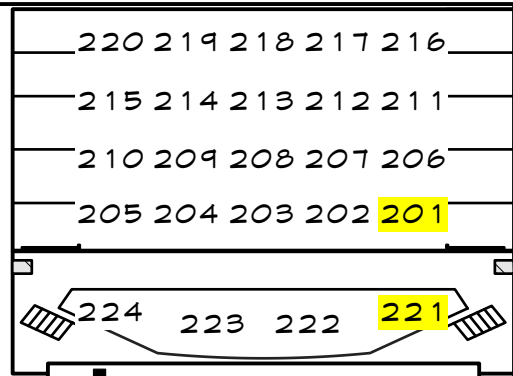

KASSER THEATER - REP MAGIC SHEET

LIGHTING DESIGN: JASON FLAMOS

BOOM TOPS

B/L - LED

B/L - N/C