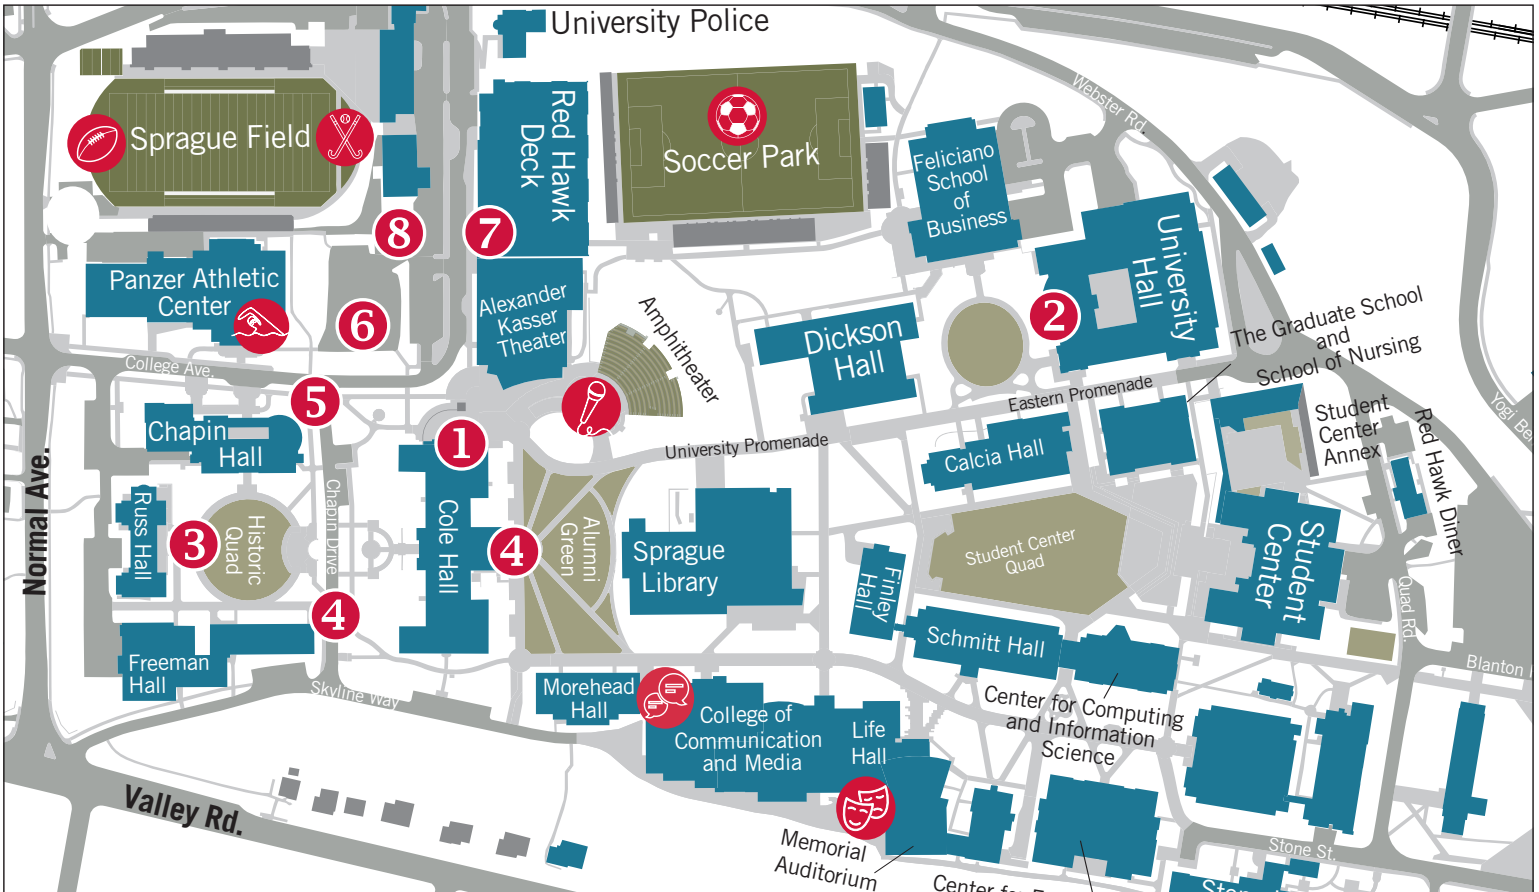

KEY

1 Alumni Welcome Tent

Stop by to get information about the day and pick up your alumni gift and pre-ordered football tickets. Campus Tours start here.

2 First-Year Student and Family Breakfast

3 Alumni BBQ

4 Street Fair and Concessions

5 Concession Ticket Booths

Tickets are only needed for the food concessions

6 Alumni/Student Tailgate

7 George Segal Gallery Exhibit/Kids Art Corner

8 EMS

Mainstage and Student Talent Showcase

Panzer Athletic Center

Alumni Swimming and Diving Meet

Soccer Park

Women's Soccer vs New Jersey City University

Sprague Field

Field Hockey vs Christopher Newport

Red Hawk Sports Network Game Day Live

Homecoming Football Game, Red Hawks vs. Wilkes University

Presentation Hall

Join Award-Winning Broadcaster Steve Aduabato '80 in Conversation with President Koppell for a Taping of *Think Tank with Steve Aduabato*

Studio 1200, Enter through Life Hall

Til Death Do Us Part? Performance

Restrooms are located in all campus buildings.