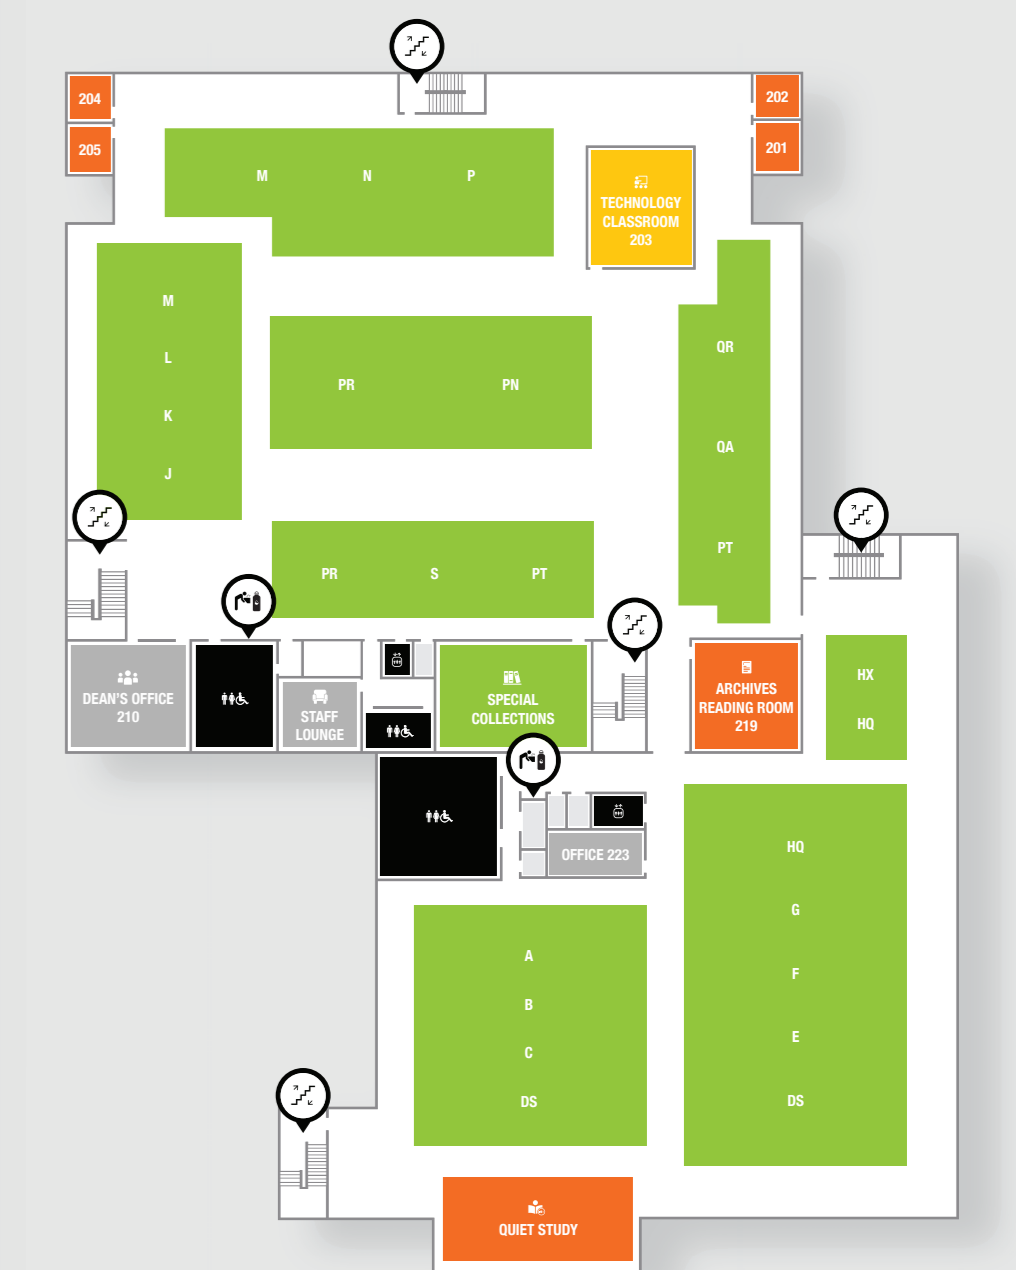

01

ON THIS FLOOR...

- FRONT DESK
- ACCESS SERVICES
- SELF-CHECKOUT MACHINE
- GOVERNMENT DOCUMENTS
- REFERENCE COLLECTION
- RESEARCH SERVICES
- PUBLIC COMPUTERS
- COPY/SCAN
- LAPTOP LENDING
- PRINT LAB
- JUVENILE COLLECTION
- MAGAZINES & JOURNALS
- CLASSROOM 110
- CAFÉ DIEM
- ARCHIVES
- CAST TUTORING
- COMMUTER STUDY
- SILENT STUDY
- OFFICES 101 - 140
- OFFICE FOR FACULTY EXCELLENCE
-

SPRAGUE LIBRARY
FIRST LEVEL

02

LL