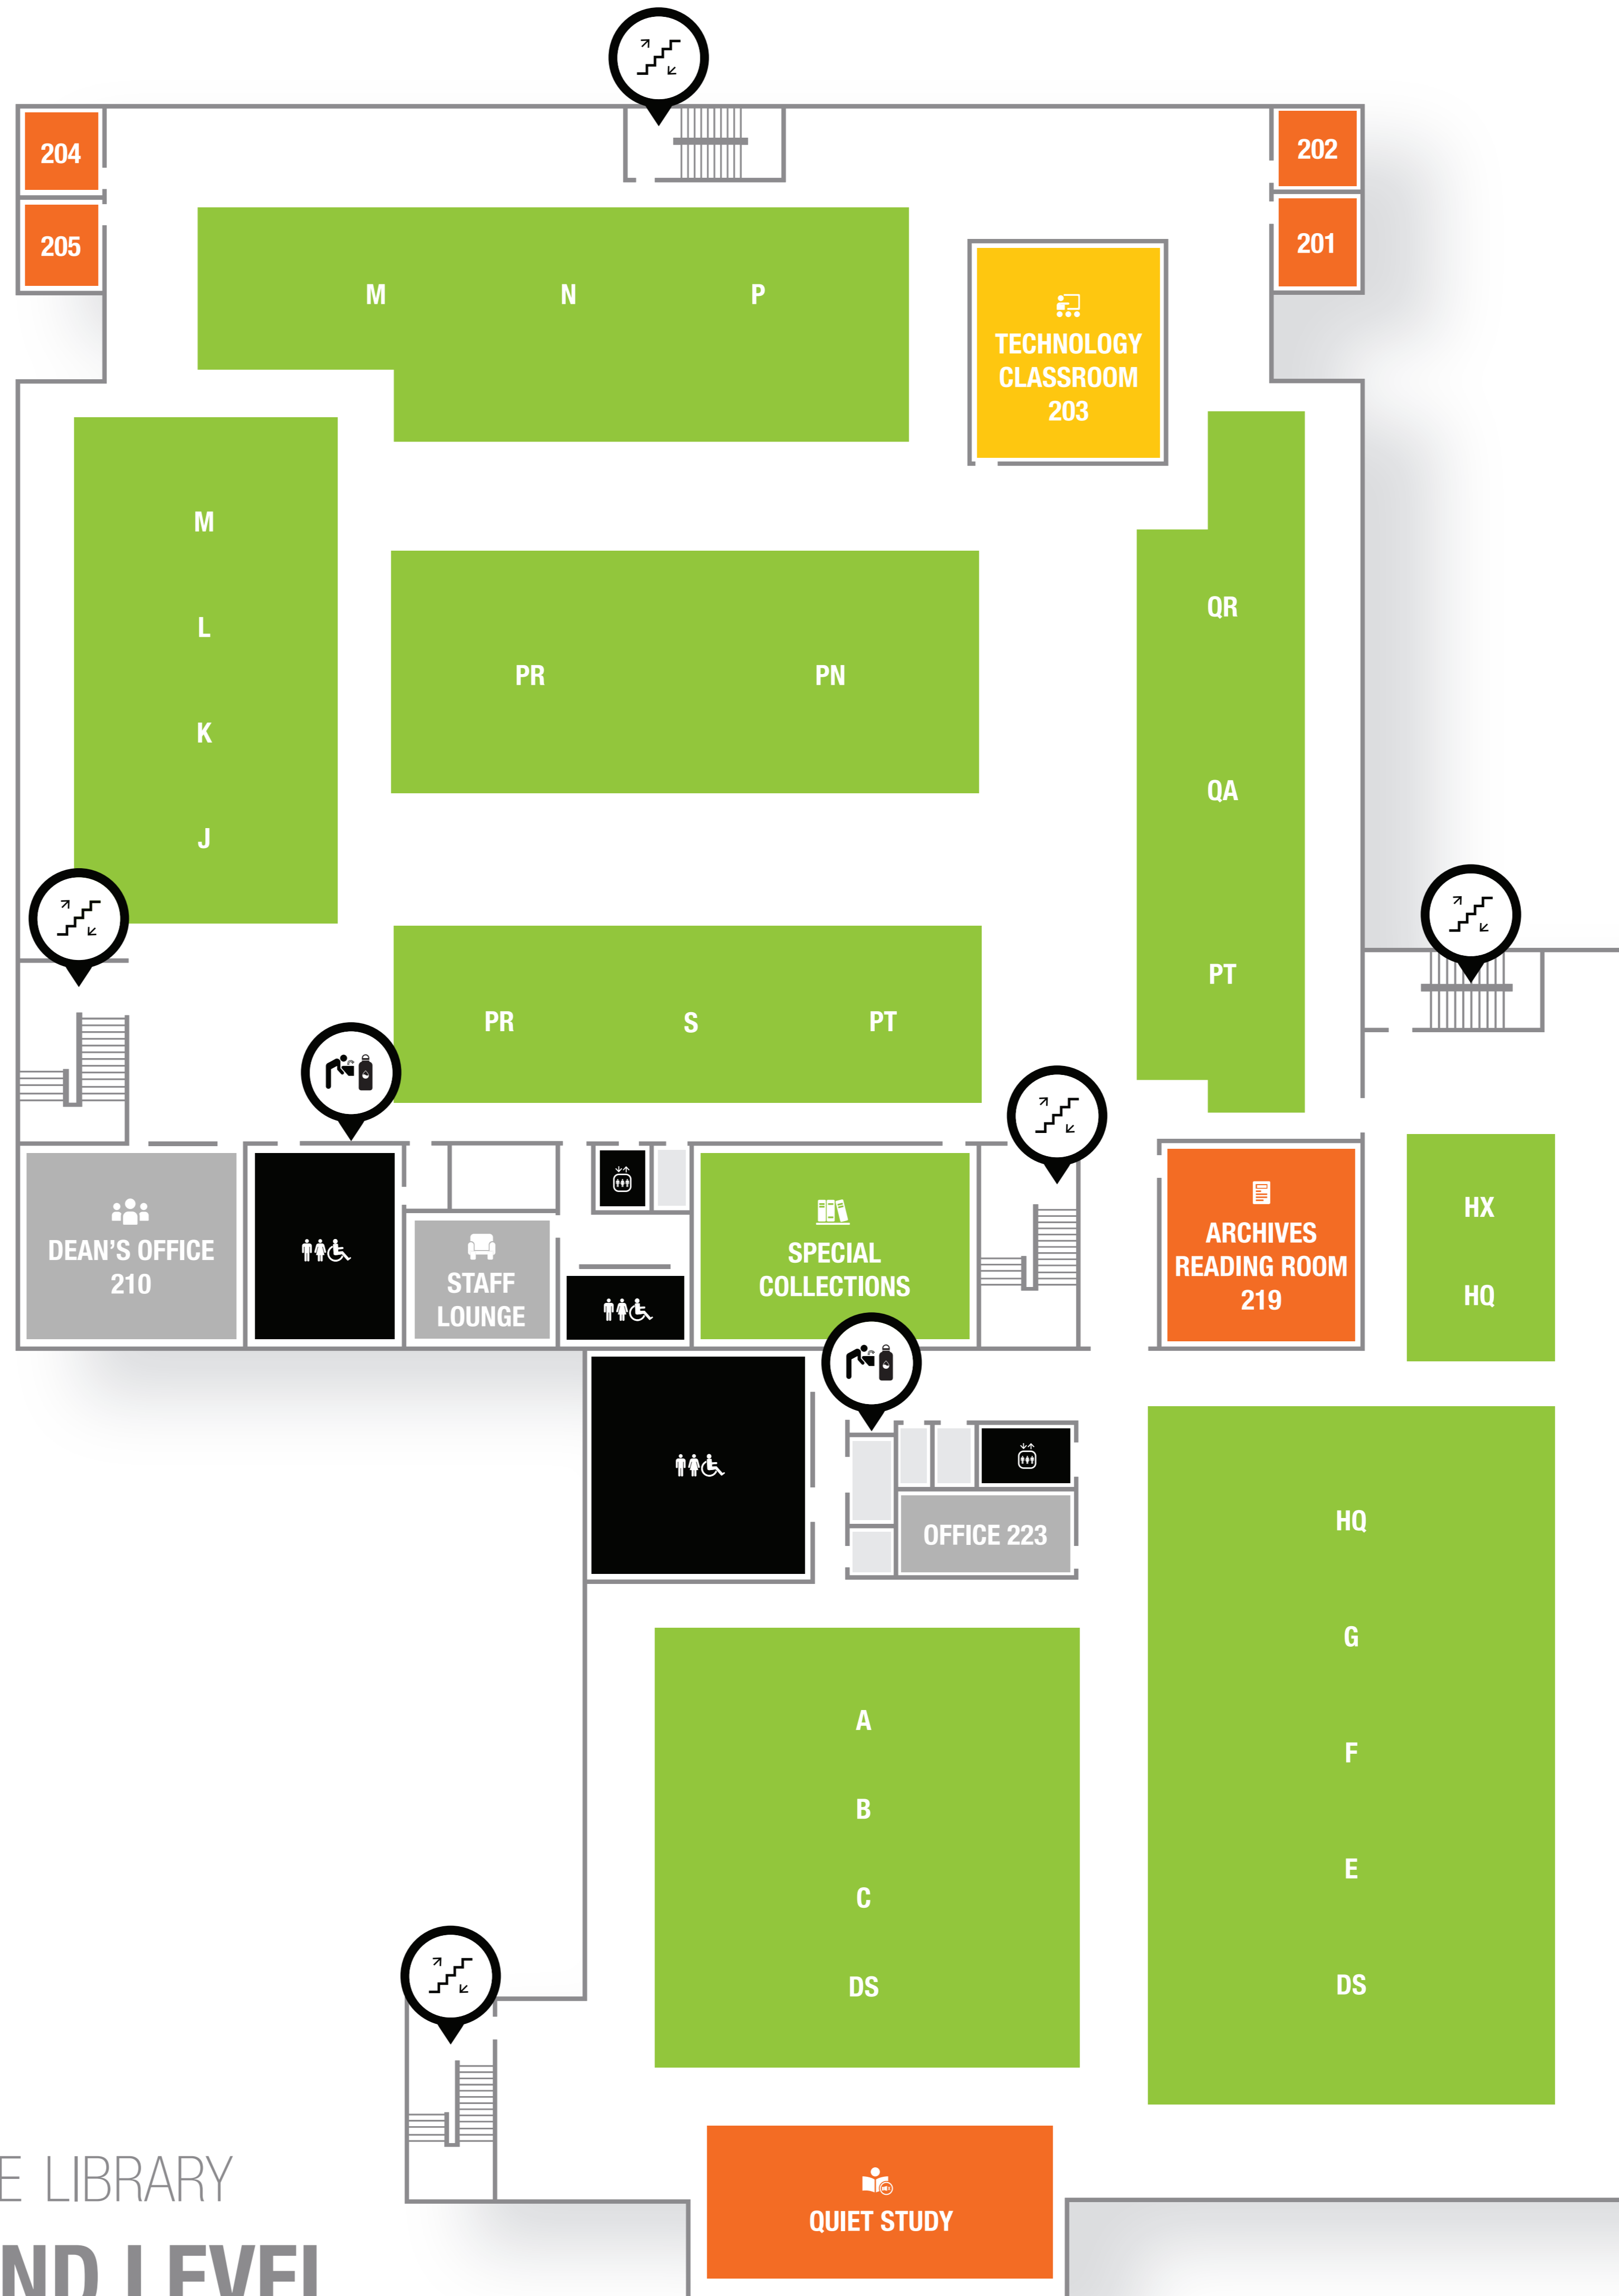

02

ON THIS FLOOR...

-  CIRCULATING BOOKS A - DS
-  CIRCULATING BOOKS HQ
-  CIRCULATING BOOKS HX
-  CIRCULATING BOOKS PN
-  CIRCULATING BOOKS PR
-  CIRCULATING BOOKS PT
-  CIRCULATING BOOKS J
-  CIRCULATING BOOKS ML
-  CIRCULATING BOOKS QR
-  SPECIAL COLLECTIONS
-  TECHNOLOGY CLASSROOM 203
-  ARCHIVES READING ROOM
-  GROUP STUDY 201 - 205
-  QUIET STUDY
-  DEAN'S OFFICE 210
-  OFFICE 223
-  

SPRAGUE LIBRARY
SECOND LEVEL

01

LL